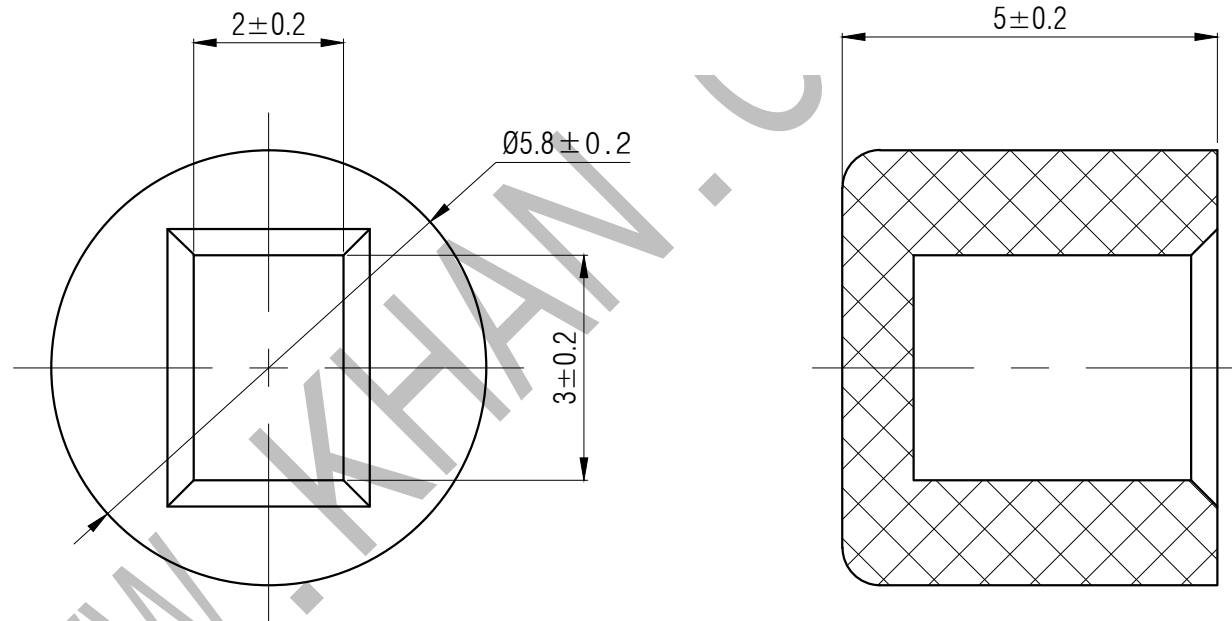

SWITCH CAP  
P/N:SC302

Materials

ABS

Color

Black, White, Red, Yellow  
(OEM AVAILABLE)

Packaging

Bulk Package

Inner Package: Plastic bag

Outer Package: Carton

VERSION

KH14FE22E

PROJECTION

Dimensions are shown:mm(inches)

DESIGN

DRAWN

APPROVAL

SCALE

10:1

SIZE

A4

2014.02.20